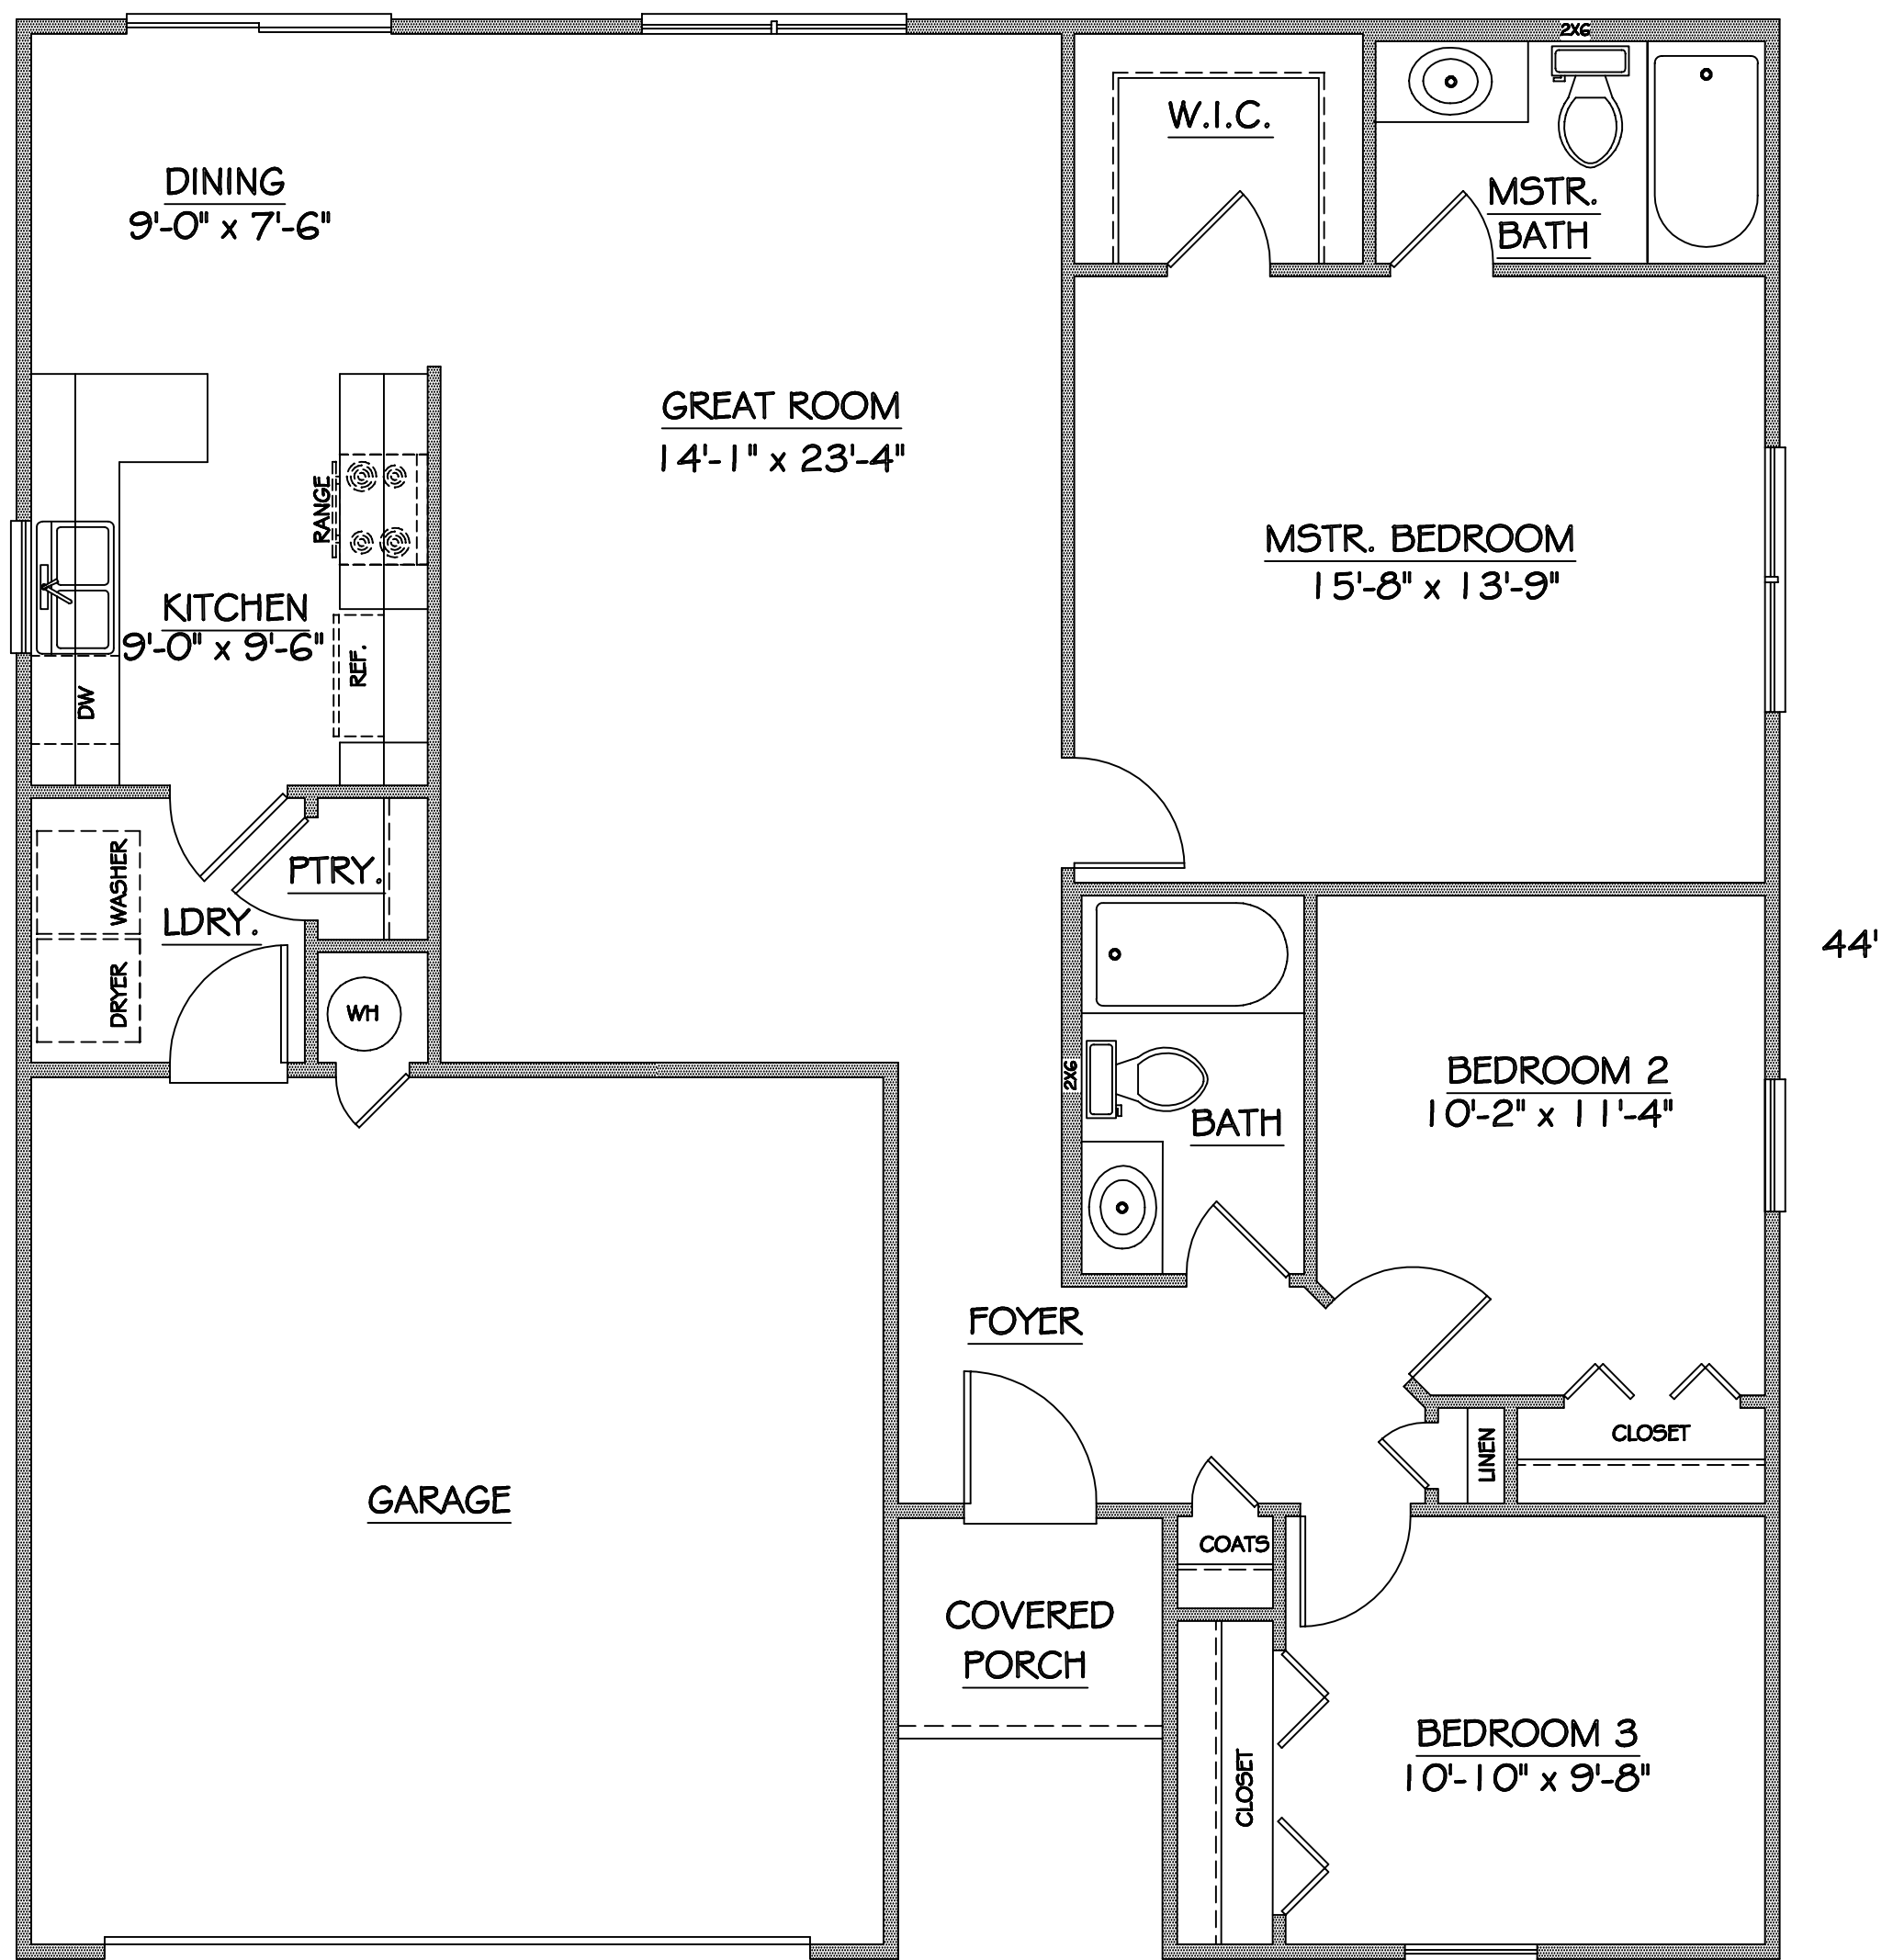

40'

"MEADOWBROOKE"
 FLOOR PLAN
 1303 SQ. FT.