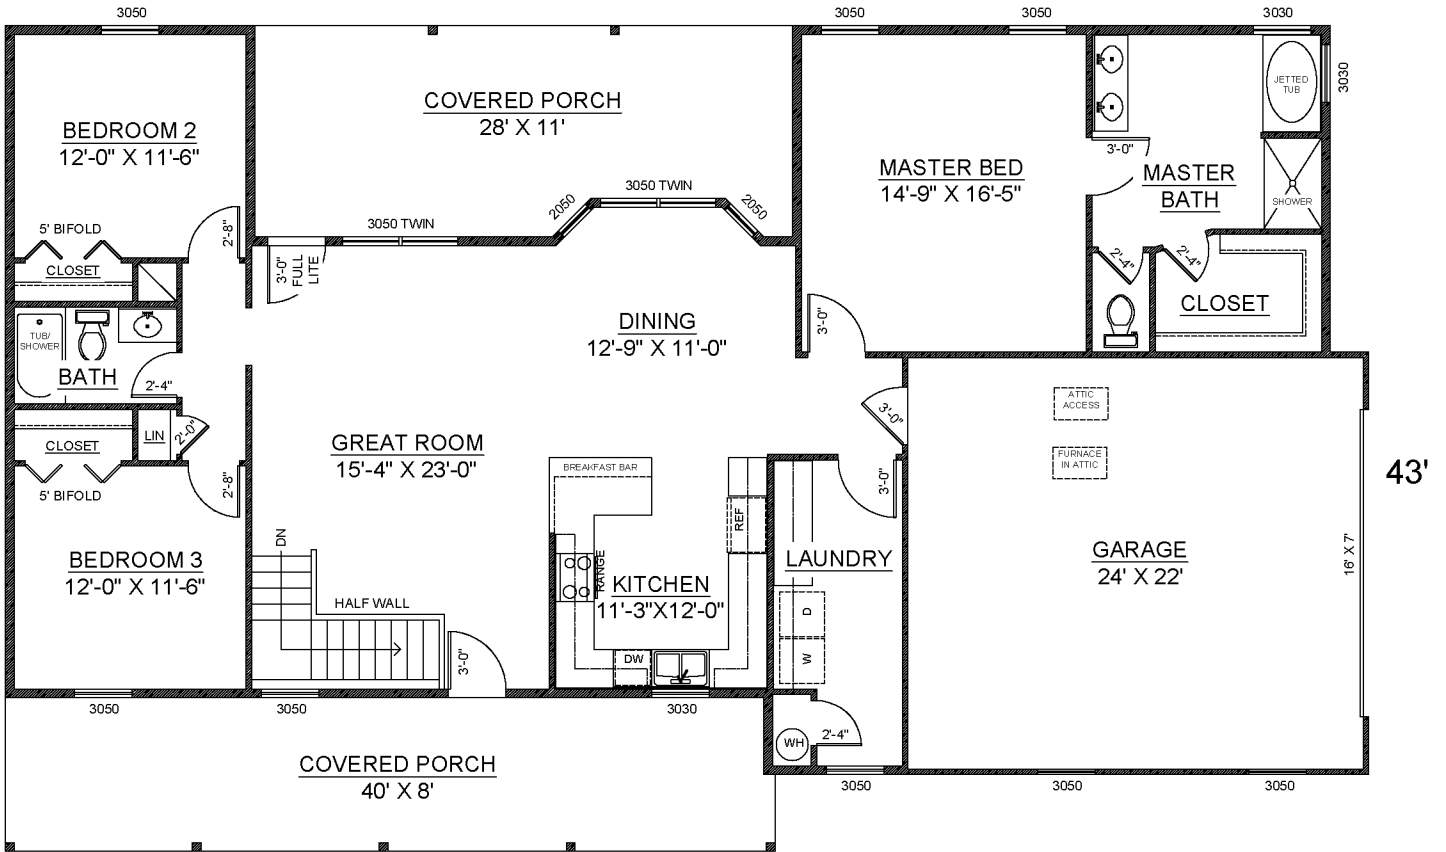

71'

# IDLEWILD - UNFINISHED BASEMENT

FINISHED AREA: 1,765 SF