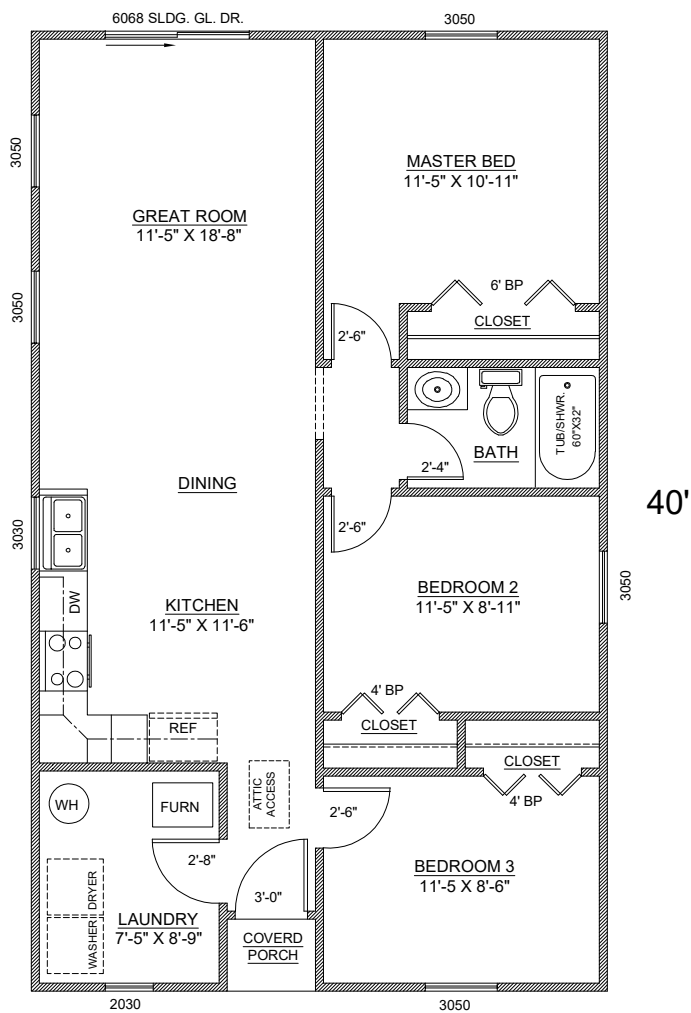

24'

KLONDIKE - SLAB

FINISHED AREA: 950 SF