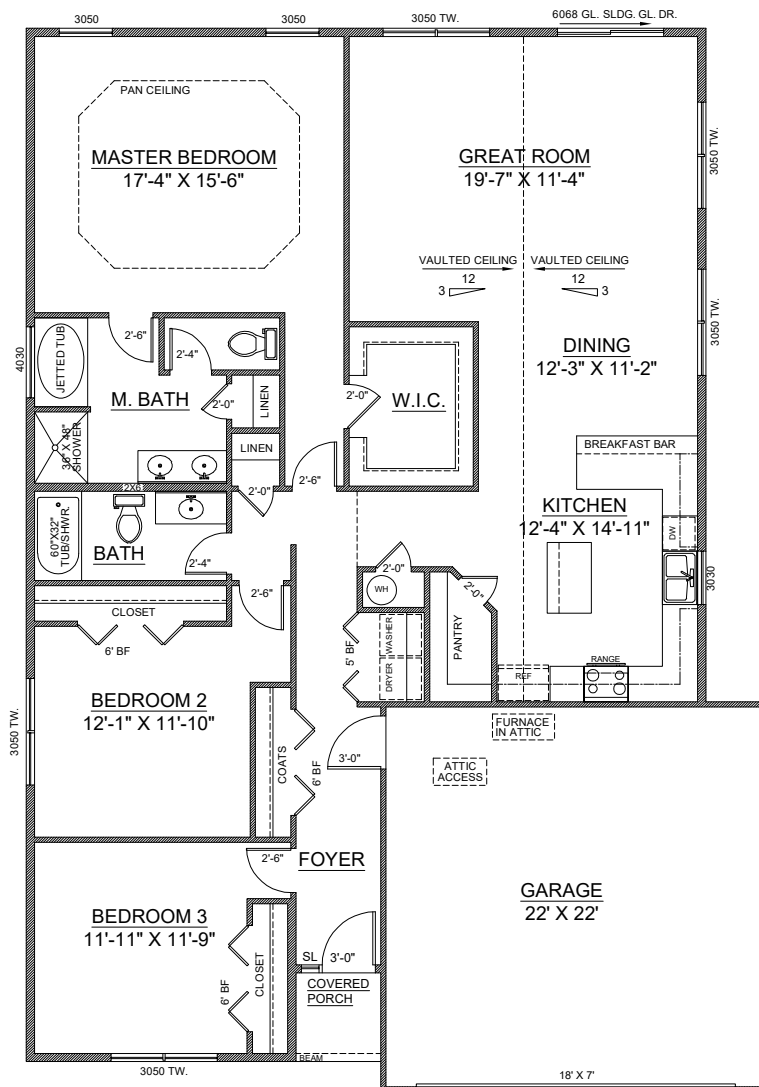

42'

60'

# DRIFTWOOD 3 - SLAB

FINISHED AREA: 1,848 SF