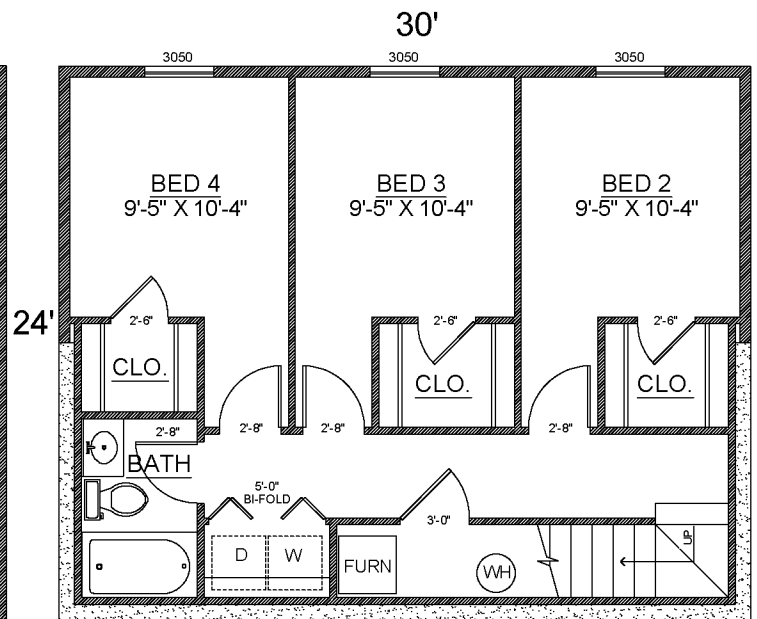

FIRST FLOOR

BASEMENT

# TACOMO 2 - FINISHED BASEMENT

FINISHED AREA: 1,440 SF  
 FIRST FLOOR: 720 SF  
 BASEMENT: 720 SF