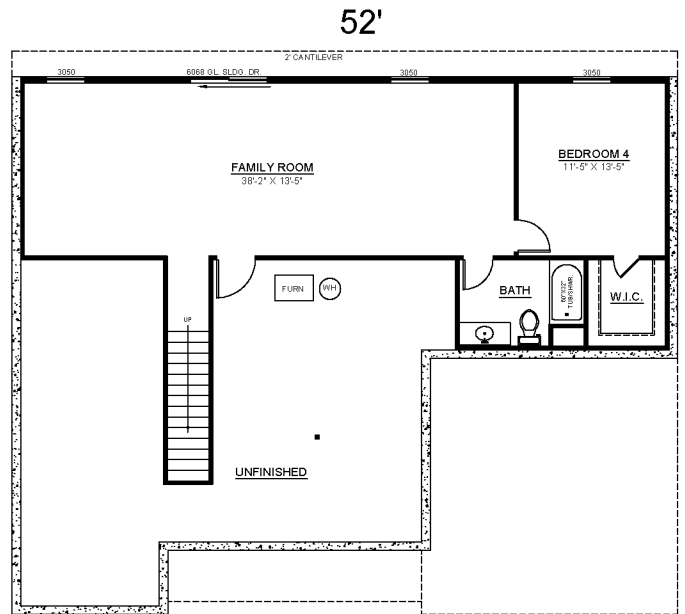

FIRST FLOOR

BASEMENT

# KATRINA - FINISHED BASEMENT

FINISHED AREA: 2,675 SF  
 FIRST FLOOR: 1,795 SF  
 BASEMENT: 880 SF