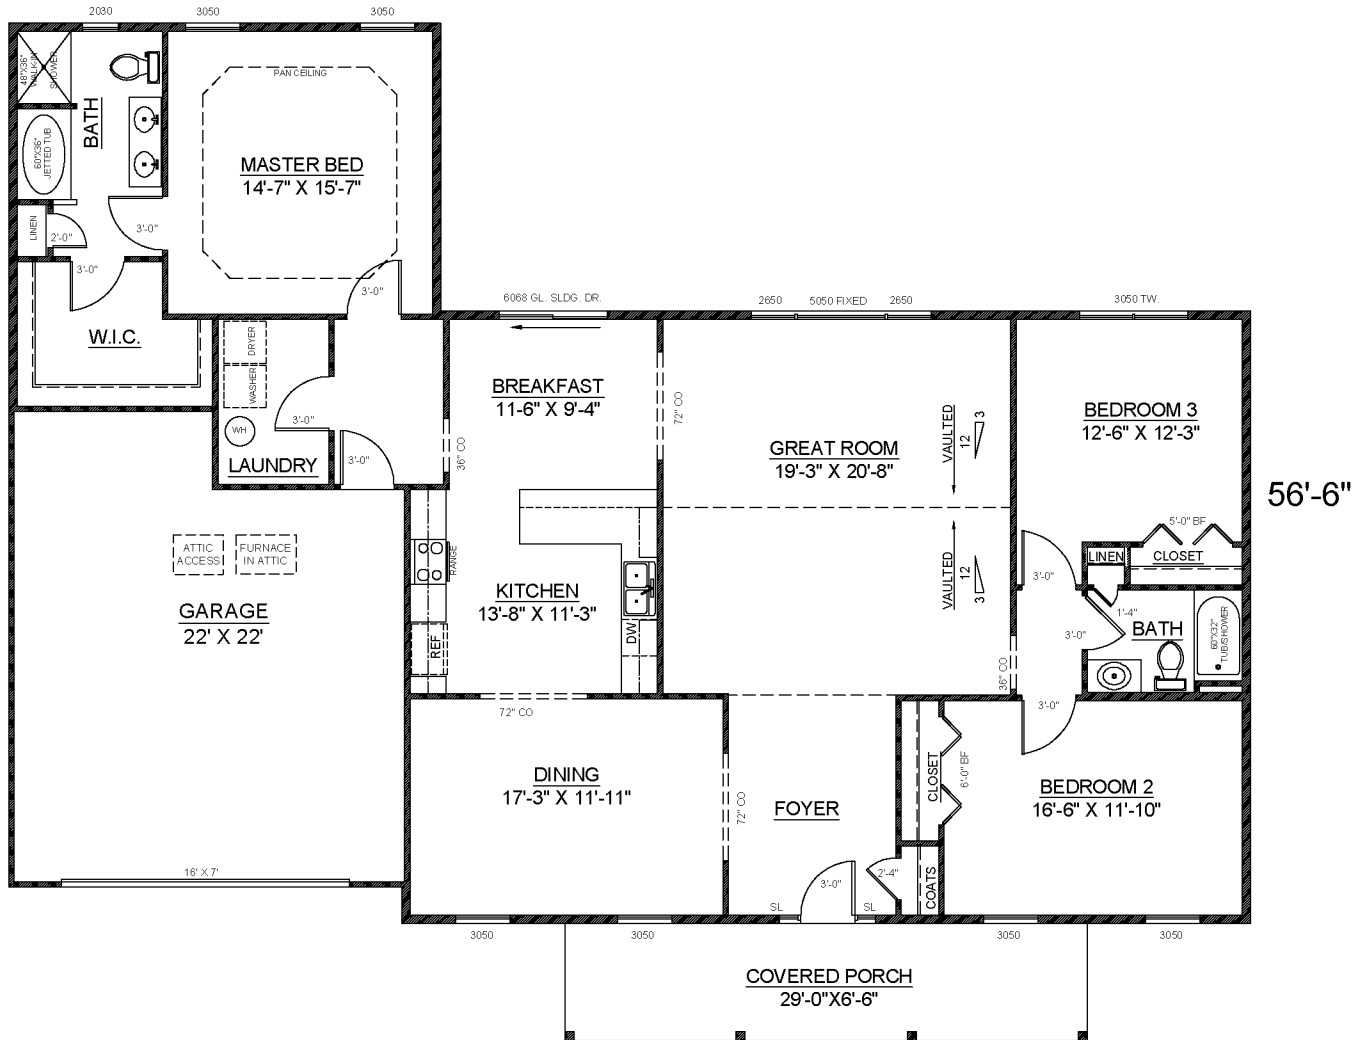

69'

MILLSTONE - SLAB

FINISHED AREA: 2,151 SF