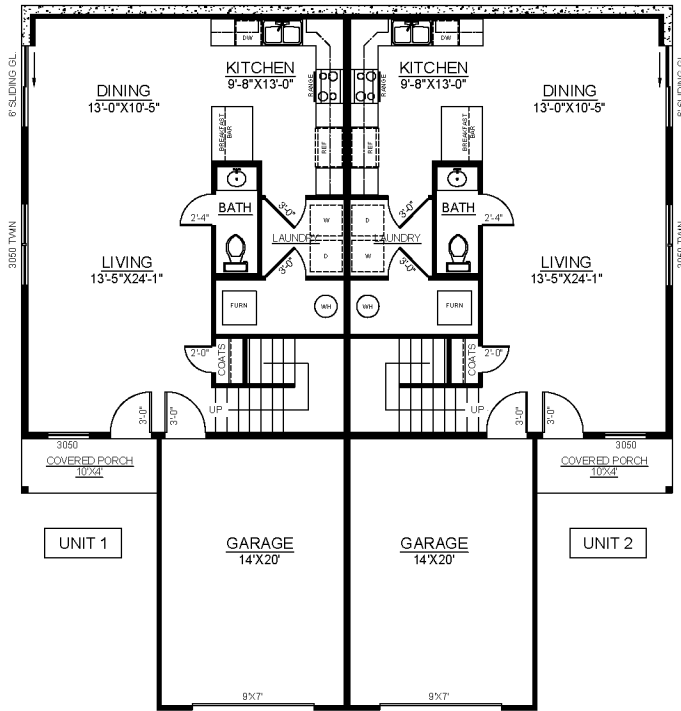

48'

48'

FIRST FLOOR

SECOND FLOOR

SUNRISE COVE - DUPLEX

FINISHED AREA: 1,536 SF PER UNIT
 SECOND FLOOR: 768 SF
 FIRST FLOOR: 768 SF