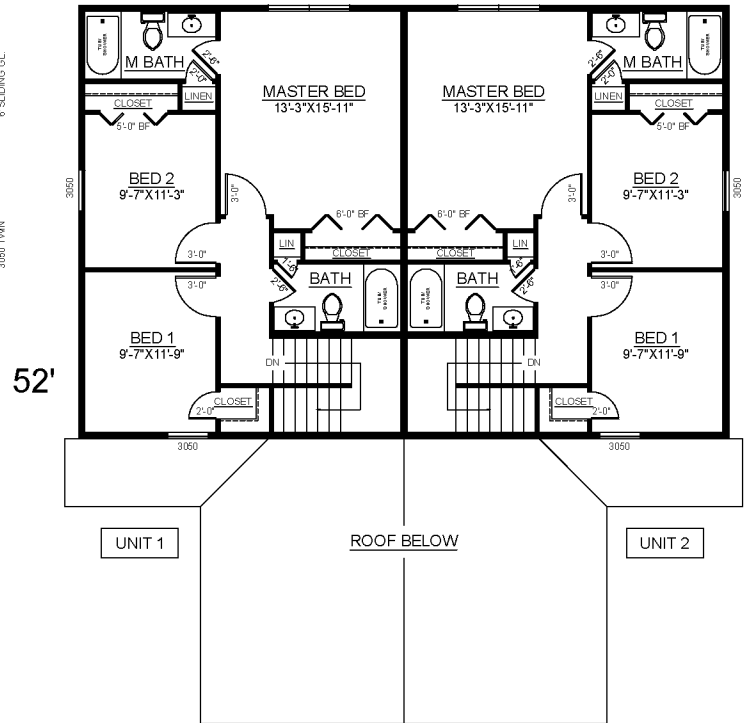

48'

48'

FIRST FLOOR

SECOND FLOOR

SUNRISE COVE - DUPLEX

FINISHED AREA: 1,536 SF PER UNIT
 SECOND FLOOR: 768 SF
 FIRST FLOOR: 768 SF