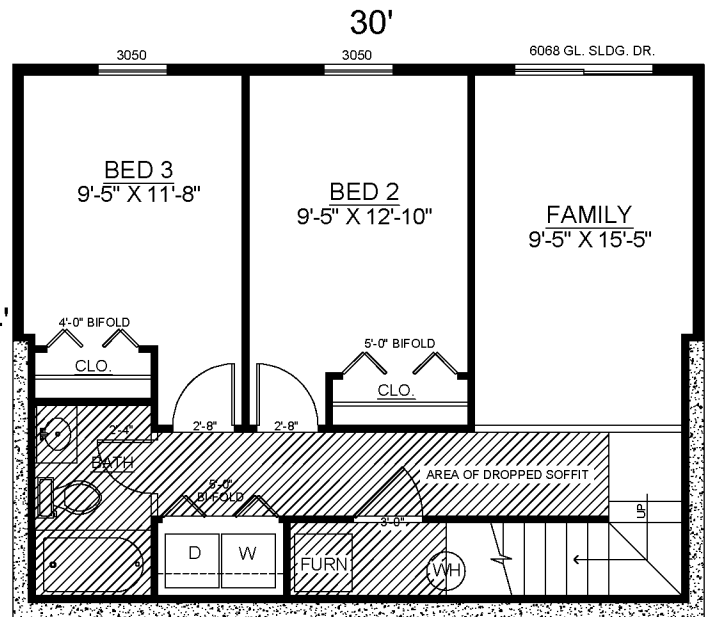

FIRST FLOOR

BASEMENT

TACOMO - FINISHED BASEMENT

FINISHED AREA: 1,440 SF
 FIRST FLOOR: 720 SF
 BASEMENT: 720 SF